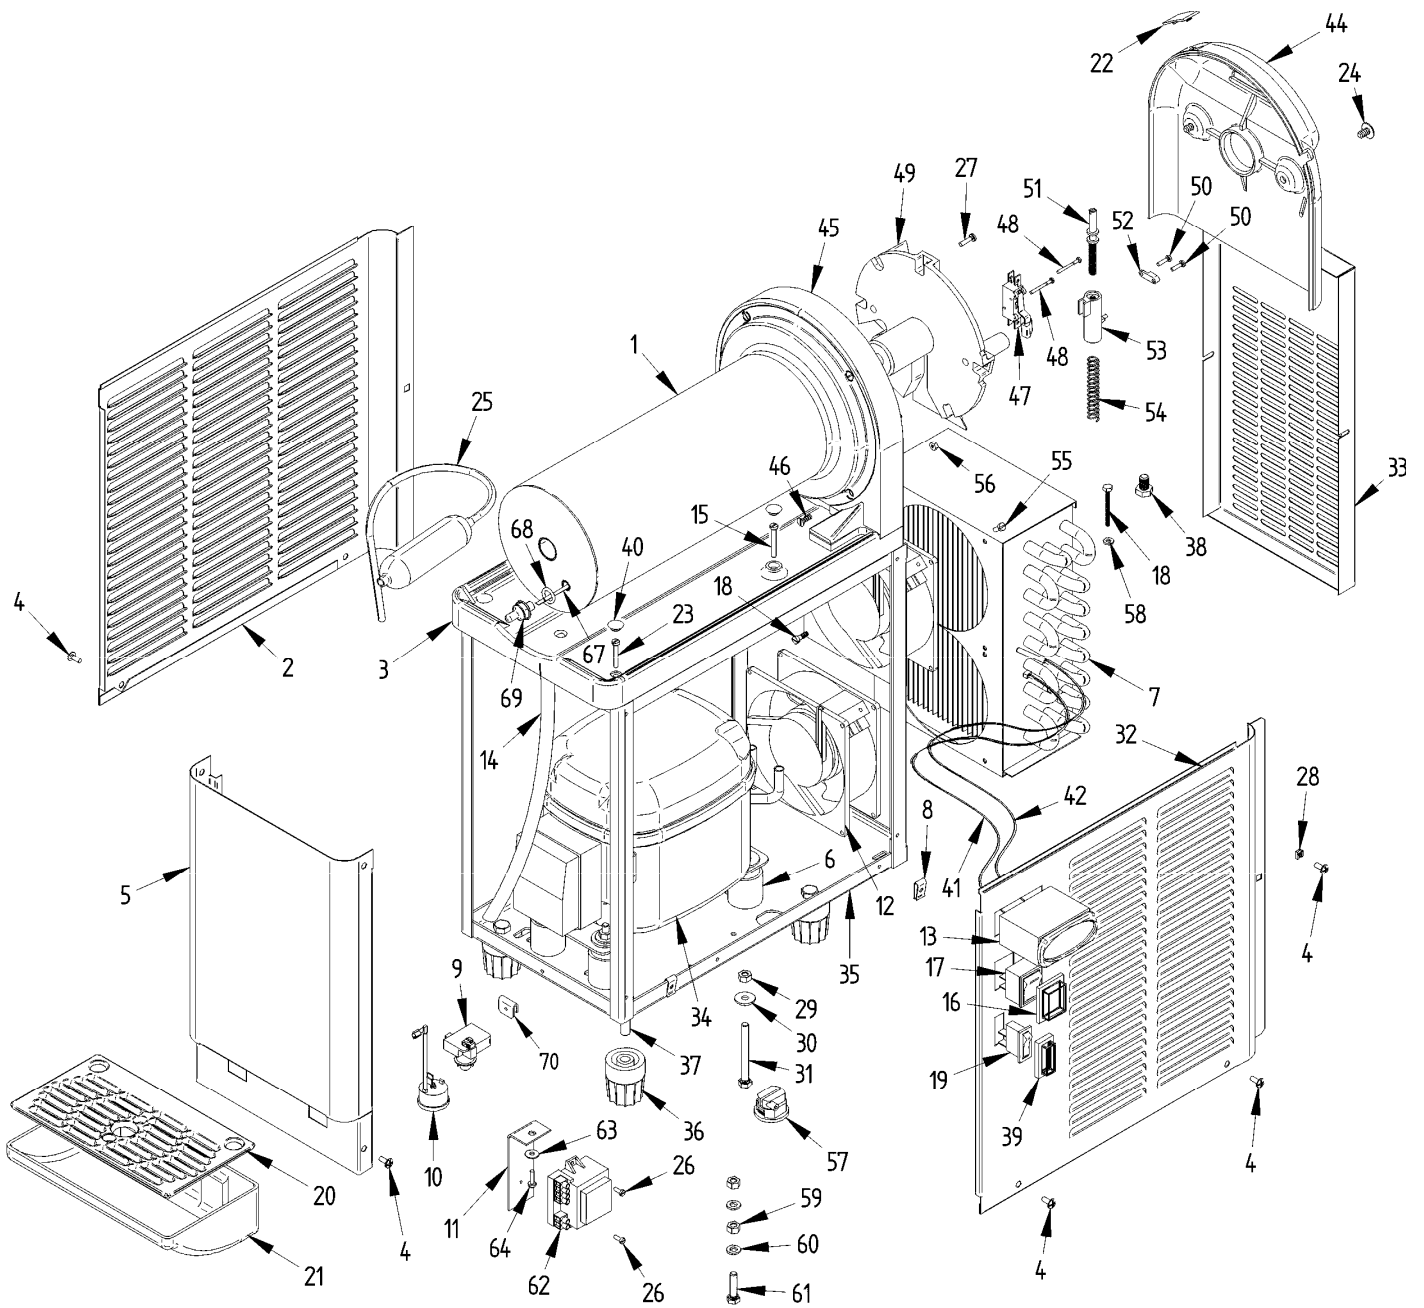

DESPIECE - EXPLODED VIEW - ESPLOSO DISEGNO

DEPÓSITO, TAPA Y GRIFO - TANK, COVER AND TAP - VASCA, COPERCHIO E RUBINETTO

Nº	Cod.	Denominación	Description	Descrizione
1	SL320002817	Tapa depósito GC 6L negra	Top cover GC 6L black	Coperchio vasca GC 6L nero
2	SL320002812	Depósito GC 6 LT CE +ades. NTL	Tank GC 6 LT CE +ades. NTL	Vasca GC 6 LT CE +ades. NTL
3	SL3GS12043D	Pasador leva grifo EURO negro	Pin tap lever EURO - black	Perno rubinetto Nero
4	SL3GS12086C	Leva grifo HOSTAF.C2521 TY01 - negra	Spigot handle - Black	Leva rubinetto Nera
5	SL320001758	Junta especial pistón LD - blanca	Gasket spigot	Guarnizione rubinetto
6	SL310001367	Pistón grifo LD - blanco	Spigot plunger	Corpo rubinetto
7	SL310000685	Muelle grifo GR-127	Tap spring GR-127	Molla rubinetto GR-127