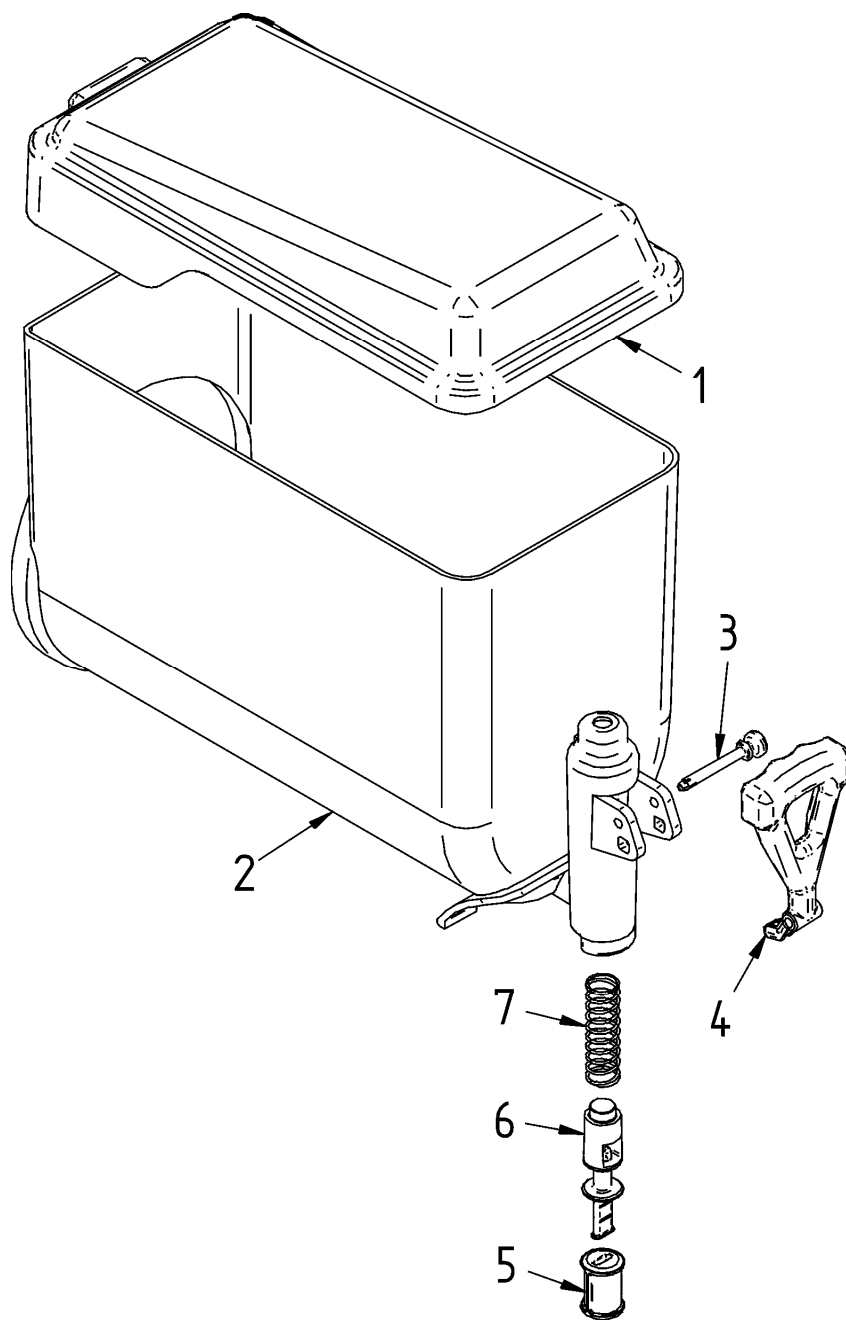

DEPÓSITO, TAPA Y GRIFO - TANK, COVER AND TAP - VASCA, COPERCHIO E RUBINETTO

Nº	Cod.	Denominación	Description	Descrizione
1	SL320002817	Tapa depósito GC 6L negra	Top cover GC 6L black	Coperchio vasca GC 6L nero
2	SL320002812	Depósito GC 6 LT CE +ades. NTL	Tank GC 6 LT CE +ades. NTL	Vasca GC 6 LT CE +ades. NTL
3	SL3GS12043D	Pasador leva grifo EURO negro	Pin tap lever EURO - black	Perno rubinetto Nero
4	SL3GS12086C	Leva grifo HOSTAF.C2521 TY01 - negra	Spigot handle - Black	Leva rubinetto Nera
5	SL320001758	Junta especial pistón LD - blanca	Gasket spigot	Guarnizione rubinetto
6	SL310001367	Pistón grifo LD - blanco	Spigot plunger	Corpo rubinetto
7	SL310000685	Muelle grifo GR-127	Tap spring GR-127	Molla rubinetto GR-127