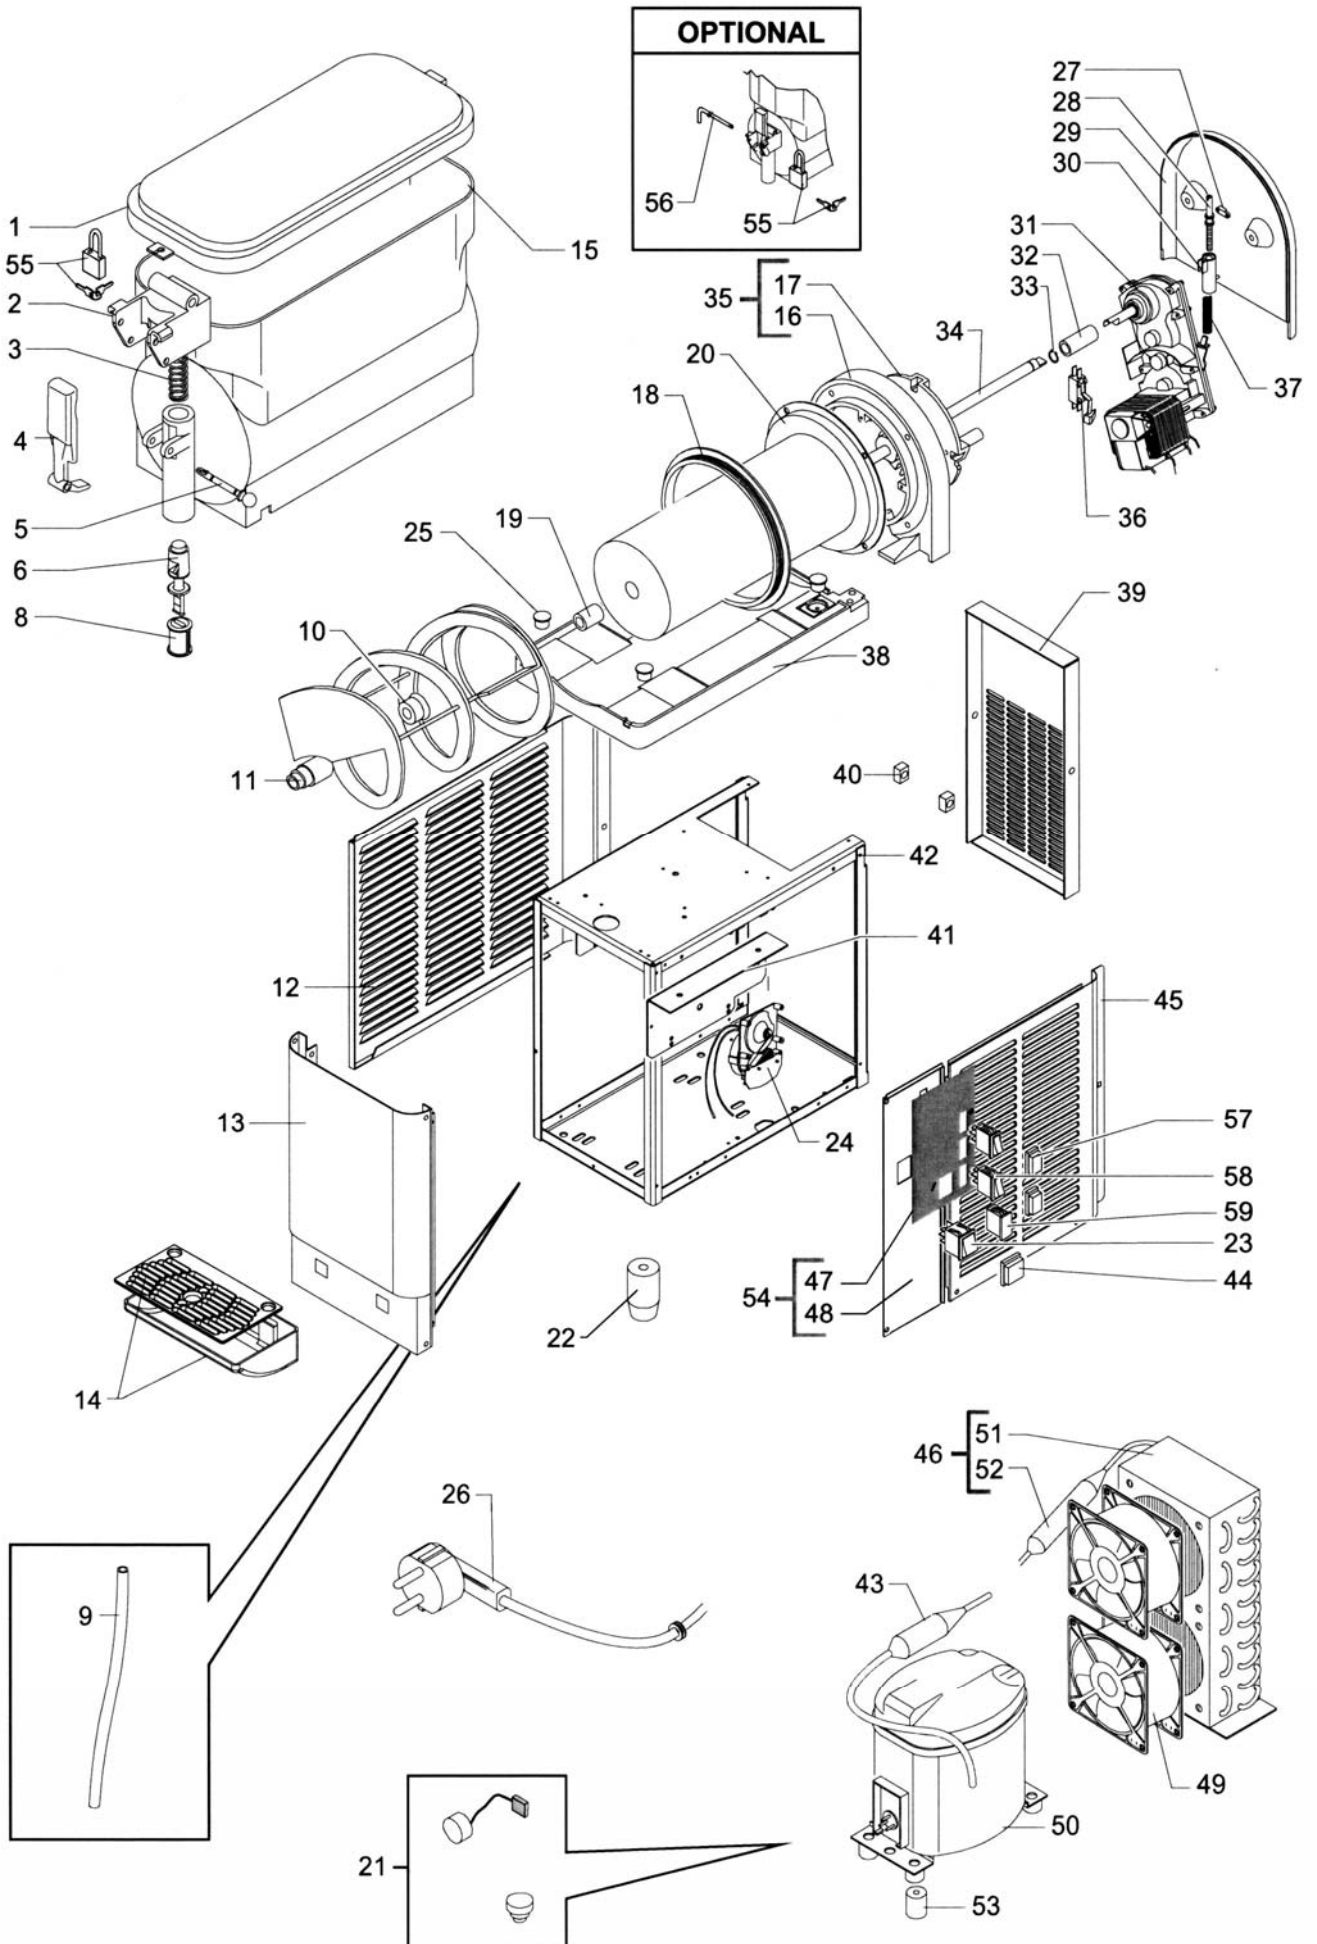

LIST OF COMPONENTS PARTS 1 TANK MACHINE

N°	Reference	Description
1	SL320000986	Sky blue cover
2	SL3GS82013A	Spigot tap holder
3	SL320001401	Round spring
4	SL3GS12040C	Spigot handle - Sky blue
5	SL310000367	Spigot pin GHZ TMC V2 - white
6	SL310001367	Spigot plunger LBD - white
7		
8	SL320001758	Spigot plug "bottom" LBD - white
9	SL320000054	Drain pipe
10	SL300951857	Evaporator/auger spiral rubber attachment
11	SL3GS12009D	Auger spiral
12	SL320000954	Left panel
13	SL320000952	Front panel
14	SL340000742	Drip tray assy - Blue
15	SL340000540	Bowl 8 Litres
16	SL320000109	Evaporator support Pz 1 - Sky blue
17	SL320000110	Evaporator support Pz 2 - Sky blue
18	SL3GS36007B	Evaporator/bowl rear gasket
19	SL300951752	Shaft supporting bushing
20	SL300950104	Evaporator
21	-----1	Kit electric parts compres. NB1116Z 220/50
22	SL300951357	Foot H. 40 mm
23	SL300003131	Light main switch 22x30 - Green
24	SL320001536	Timer motor FIBER 220/240V 50Hz
25	SL310000614	Evaporator tray bung - Sky blue
26	SL320001419	Power cable with Schuko plug
27	SL3GS12036A	Hardness control pin catch
28	SL3GS12035A	Hardness control pin
29	SL3GS24026D	Evaporator support cover - Sky blue
30	SL3GS12037B	Hardness control pin bushing

N°	Reference	Description
31	SL330000338	Gear motor ELCO mono 230V 50Hz
32	SL3GS12031A	Bushing spindle conn.
33	SL300006076	Seeger-ring
34	SL3GS12030A	Drive shaft for spiral
35	SL340000071	Evaporator support assy - Sky blue
36	SL300950587	Limit switch
37	SL3GS12038A	Torque compression spring
38	SL310001272	Evaporator tray - Sky blue
39	SL320000953	Rear panel
40	SL310000171	Cage nut "M4"
41	SL320001155	Black thermostat/cyclic timer support
42	SL320001162	Chassis
43	SL320000395	Receiver
44	SL330000096	Cover protection for switch 22 x 30
45	SL320001329	Right panel
46	SL340000196	Condenser group assy
47	SL320001602	Control board adhesive
48	SL320001322	Control panel
49	SL37TAH0401	Fan motor "120x120x38" 220/240V 50/60Hz
50	SL37ZE01116	Compressor NB1116Z 220/50
51	SL300951611	Condenser
52	SL320000391	Dryer
53	SL300970373	Compressor Spacer
54	SL320001601	Complete control panel
55	SL3GS24118A	Padlock
56	SL3GS82016A	Spigot closing rod
57	SL330000119	Cover protection for switch 11 x 30
58	SL300000964	Switch 11x30 - Black
59	SL38AF1130N	Switch/button hole black cap 11x30

EXPLODED VIEW 1 TANK MACHINE