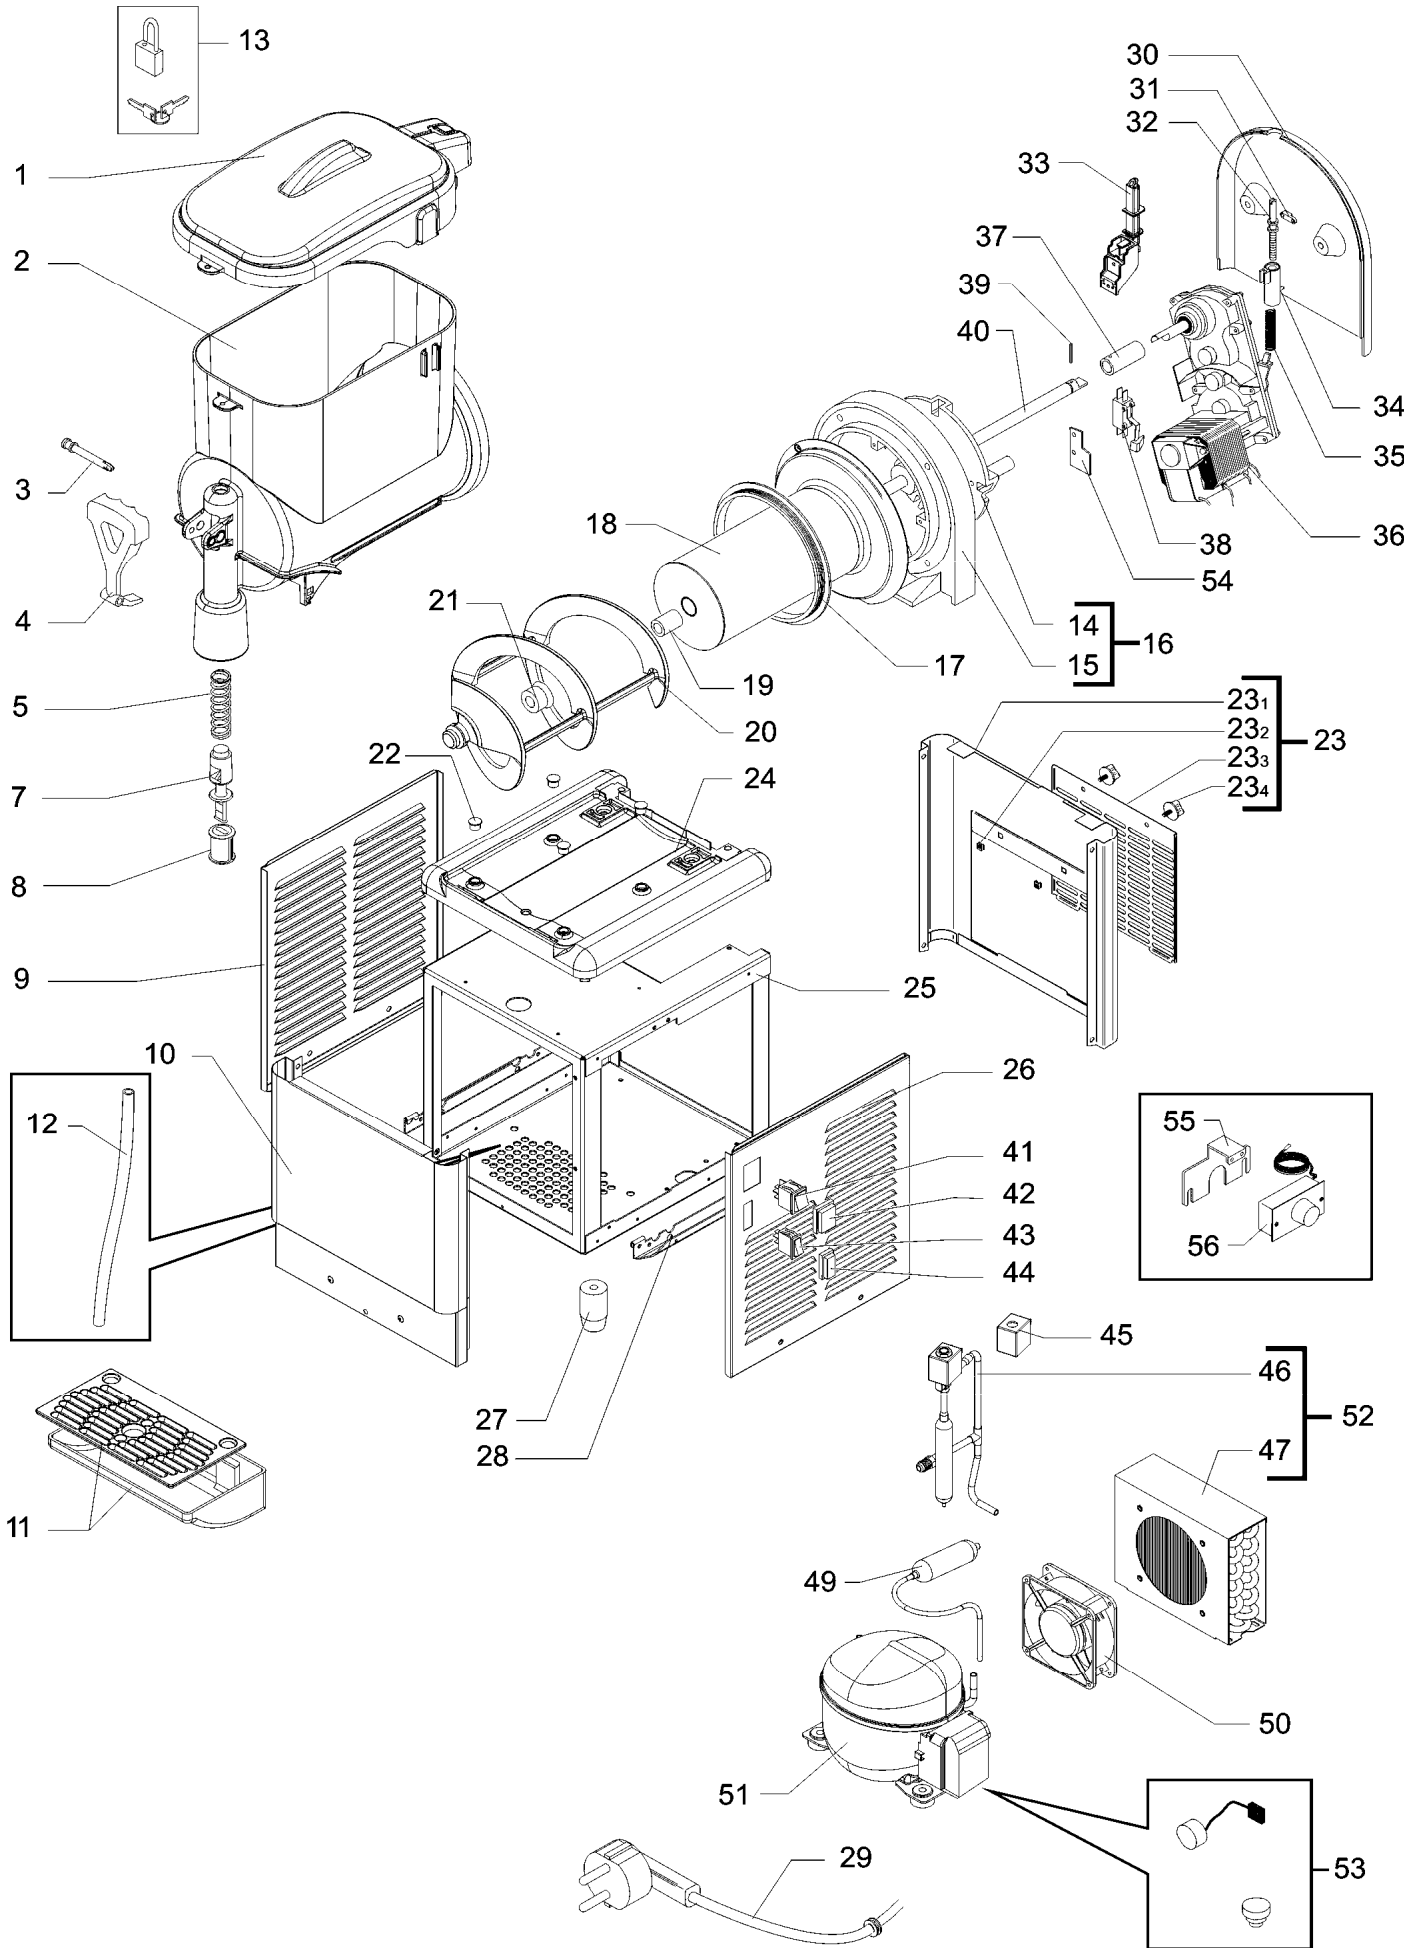

LIST OF COMPONENTS PARTS 1 TANK MACHINE

N°	Reference	Description
1	SL320000874	Cover - Black
2	SL340000541	Bowl 5 litres
3	SL3GS12043D	Spigot pin - Black
4	SL3GS12086C	Spigot handle - Black
5	SL320001401	Spigot spring
6		
7	SL310001367	Spigot plunger
8	SL320001758	Gasket spigot
9	SL320000840	Left panel
10	SL320000882	Front panel
11	SL340000502	Drip tray assy - Black
12	SL320000054	Drain pipe
13	SL3GS24118A	Padlock
14	SL320000869	Evaporator support pz. 2 - Black
15	SL310000320	Evaporator support pz. 1 - Black
16	SL340000477	Evaporator support assy - Black
17	SL300500133	Evap./bowl rear gasket
18	SL340000462	Evaporator
19	SL300951752	Shaft supporting bushing
20	SL320000795	Auger spiral
21	SL300951857	Evap./auger spiral rubber attachment
22	SL3GS24017C	Evaporator tray bung - Black
23	SL310002877	Slotted rear panel GS 1 w/door
23₁	SL320002419	Rear panel GS 1 v/door
23₂	SL320002420	Rear panel door GS 1
23₃	SL310000171	Special nut M4 03-09
23₄	SL300970274	Tap screw GB-10 - black
24	SL320000870	Evaporator tray - Black
25	SL320000824	Chassis
26	SL320000838	Right panel GS1

N°	Reference	Description
27	SL300951357	Foot GHZ-14 V/99
28	SL320000812	Side panel support
29	SL320000396	Power cable with Schuko plug
30	SL320000871	Evaporator support cover - Black
31	SL3GS12036A	Hardness control pin catch
32	SL3GS12035A	Hardness control pin
33	SL320000872	Sensor support - Black
34	SL3GS12037B	Hardness control pin bushing
35	SL300950558	Torque compression spring (1.1 Blan)
36	SL330000338	Gear motor ELCO mono 230/50
37	SL310002029	Transmission shaft racor TMC 06
38	SL300950587	Limit switch
39	SL310002027	Stainless steel blade pin DIN 1481 Ø4x18
40	SL320002575	Drive shaft for spiral GSM G5 TMC 06
41	SL300003131	Light main switch - 22x30 - Green
42	SL330000096	Cover protection for switch 22x30
43	SL300951089	Change-over switch 11x30 black
44	SL330000119	Cover protection for switch 11x30
45	SL38EAE48GL	Ev-coil - gas 230V - 50/60 Hz
46	SL320000828	Dryer + Ev - gas 230V - 50/60Hz
47	SL330000168	Condenser
48		
49	SL320000833	Receiver
50	SL330000173	Fan motor 127x127x38 230/50/60
51	SL330000239	Compressor EMT43HLP 220-240/50 IMQ
52	SL340000197	Condenser group assy 230V 50/60Hz
53	-----1	Kit electric parts compr. EMT43HLP 220-240/50 IMQ
54	SL320000370	Limit switch protector
55	SL320001051	Thermostat bracket
56	SL37AAL3231	Thermostat RANCO K50 L3231

EXPLODED VIEW 1 TANK MACHINE