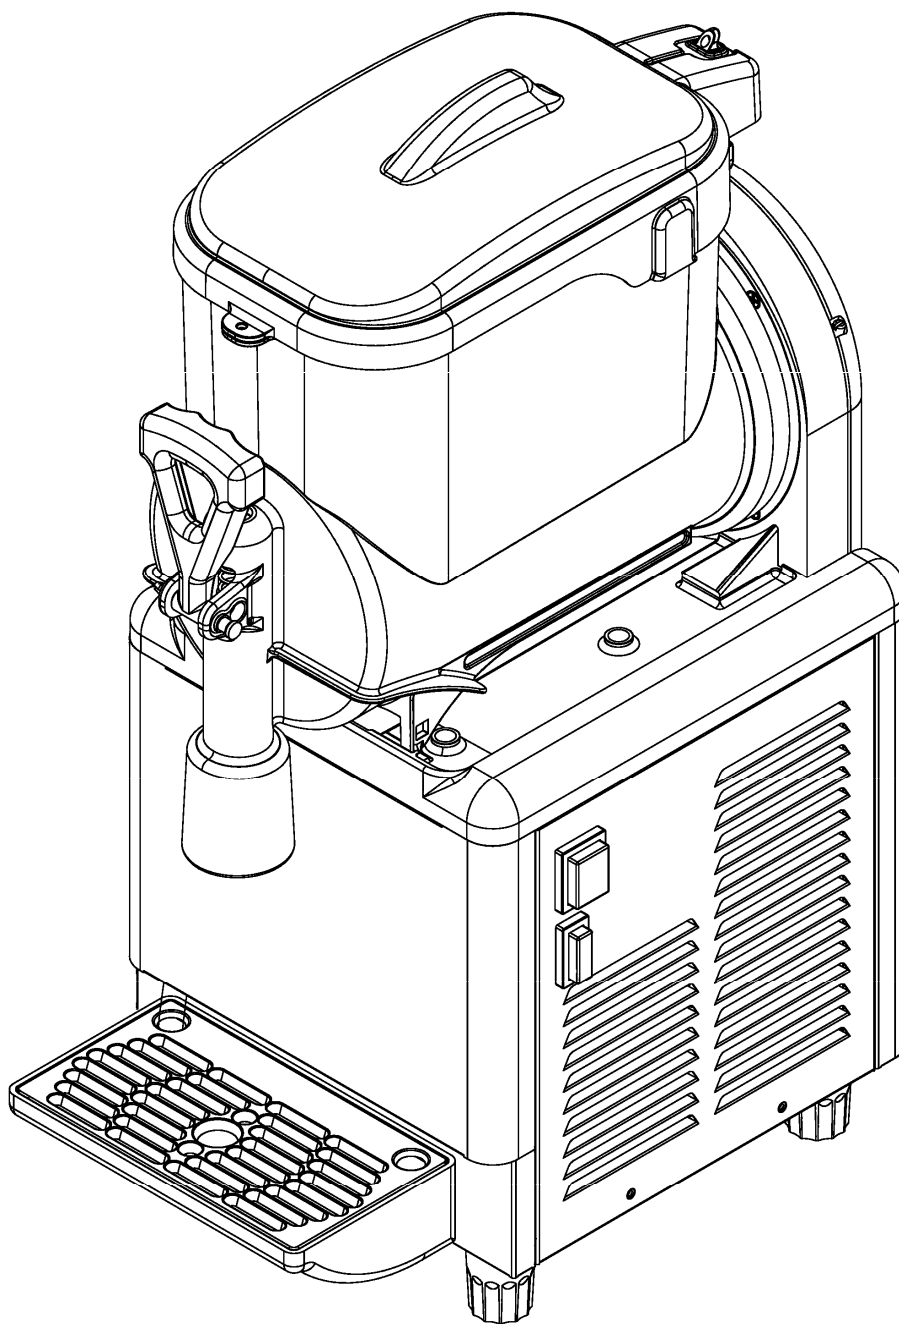

DESPIECE MÁQUINA DE 1 DEPÓSITO

LIST OF COMPONENTS PARTS

GRANITA MACHINE

GRANISMART 1 TS CE BLACK

Ref.: SL8GS051061

220-240 V. / 50 Hz.

LIST OF COMPONENTS PARTS 1 TANK MACHINE

N°	Reference	Description
1	SL320000874	Cover - Black
2	SL340000541	Bowl 5 litres
3	SL3GS12043D	Spigot pin - Black
4	SL3GS12086C	Spigot handle - Black
5	SL320001401	Spigot spring
6		
7	SL310001367	Spigot plunger
8	SL320001758	Gasket spigot
9	SL320000840	Left panel
10	SL320000882	Front panel
11	SL340000502	Drip tray assy - Black
12	SL320000054	Drain pipe
13	SL3GS24118A	Padlock
14	SL320000869	Evaporator support pz. 2 - Black
15	SL310000320	Evaporator support pz. 1 - Black
16	SL340000477	Evaporator support assy - Black
17	SL300500133	Evap./bowl rear gasket
18	SL340000462	Evaporator
19	SL300951752	Shaft supporting bushing
20	SL320000795	Auger spiral
21	SL300951857	Evap./auger spiral rubber attachment
22	SL3GS24017C	Evaporator tray bung - Black
23	SL310002877	Slotted rear panel GS 1 w/door
23 ₁	SL320002419	Rear panel GS 1 v/door
23 ₂	SL320002420	Rear panel door GS 1
23 ₃	SL310000171	Special nut M4 03-09
23 ₄	SL300970274	Tap screw GB-10 - black
24	SL320000870	Evaporator tray - Black
25	SL320000824	Chassis
26	SL320000838	Right panel GS1