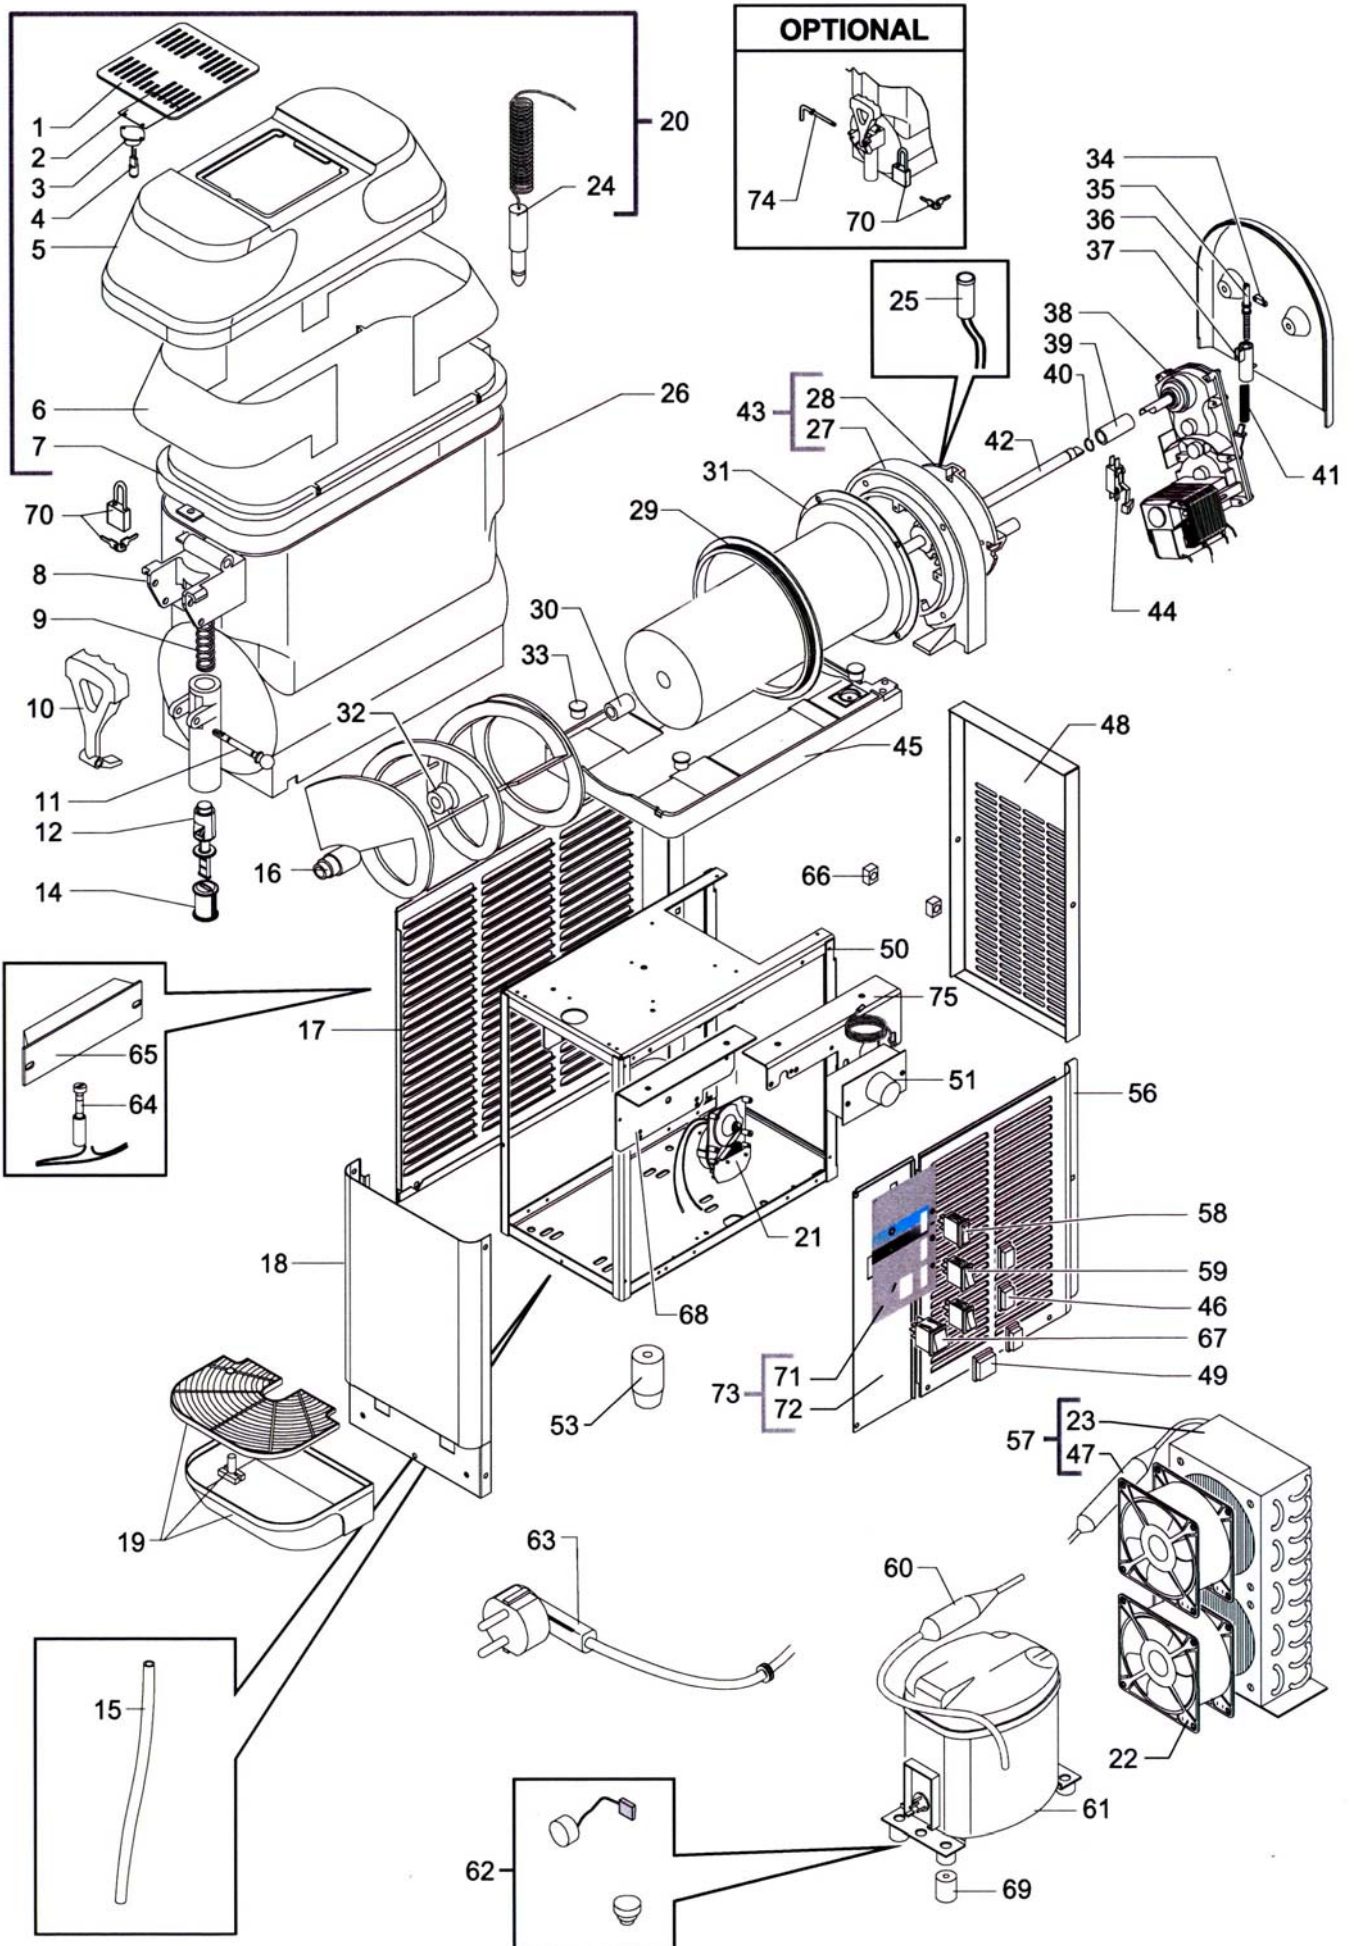

LIST OF COMPONENTS PARTS 1 TANK MACHINE

N°	Reference	Description
1	SL320000039	"Crown" topper - door for bulb blue glitter
2	SL320000011	Bulb holder support
3	SL38MA218SA	Bulb holder
4	SL38LA10WG4	Bulb
5	SL320000038	"Crown" topper - upper part - blue glitter
6	SL320001092	Decal
7	SL3GS36009C	Undercover
8	SL3GS82013A	Spigot tap holder
9	SL320001401	Spigot spring
10	SL320000043	Spigot handle - blue glitter
11	SL310000367	Spigot pin
12	SL310001367	Spigot plunger
13		
14	SL320001758	Gasket spigot
15	SL320000054	Drain pipe
16	SL3GS12009D	Auger spiral
17	SL320000954	Left panel
18	SL320000952	Front panel
19	SL340000537	Drip tray assy - blue glitter
20	SL340000696	"Crown" topper assy - blue glitter
21	SL320001536	Timer motor 220/240V 50Hz
22	SL37TAH0401	Fan motor "120x120x38" 220/240V 50/60Hz
23	SL300951611	Condenser
24	SL320000021	Cable with jack plug "male"
25	SL320000401	Jack socket "female"
26	SL340000538	Bowl 12 Litres
27	SL320000113	Evaporator support Pz 1 - blue glitter
28	SL320000114	Evaporator support Pz 2 - blue glitter
29	SL3GS36007B	Evaporator/bowl rear gasket
30	SL300951752	Shaft supporting bushing
31	SL300950104	Evaporator
32	SL300951857	Evaporator/auger spiral rubber attachment
33	SL320001262	Evaporator tray bung - blue glitter
34	SL3GS12036A	Hardness control pin catch
35	SL3GS12035A	Hardness control pin
36	SL320000037	Evaporator support cover - blue glitter
37	SL3GS12037B	Hardness control pin bushing
38	SL310001422	Gear motor KENTA 230V 50Hz

N°	Reference	Description
39	SL3GS12031A	Bushing spindle conn.
40	SL300006076	Seeger-ring
41	SL3GS12038A	Torque compression spring
42	SL3GS12030A	Drive shaft for spiral
43	SL340000086	Evaporator support assy - blue glitter
44	SL300950587	Limit switch
45	SL320001341	Evaporator tray - blue glitter
46	SL330000119	Cover protection for switch 11 x 30
47	SL320000391	Dryer
48	SL320000953	Rear panel
49	SL330000096	Cover protection for switch 22 x 30
50	SL320001162	Chassis
51	SL37AAL3231	Thermostat RANKO K50 L3231
52		
53	SL300951357	Foot H. 40 mm
54		
55		
56	SL320001329	Right panel
57	SL340000196	Condenser group assy
58	SL300951089	Change-over switch I-O-II 11x30 black
59	SL300000964	Switch 11x30 - Black
60	SL320000395	Receiver
61	SL37ZE01116	Compressor NB1116Z 220/50
62	-----1	Kit electric parts compres. NB1116Z 220/50
63	SL320001419	Power cable with Schuko plug
64	SL330000145	Fuse 5 x 20 L250V T250MA
65	SL300009165	Transformer 230V - 12V
66	SL310000171	Cage nut "M4"
67	SL300003131	Light main switch 22x30 - Green
68	SL320001154	Black transformer support
69	SL300970373	Compressor Spacer
70	SL3GS24118A	Padlock
71	SL320001323	Control board adhesive
72	SL320001322	Control panel
73	SL320001321	Complete control panel
74	SL320001138	Spigot closing rod
75	SL320001155	Black thermostat/cyclic timer support

EXPLODED VIEW 1 TANK MACHINE