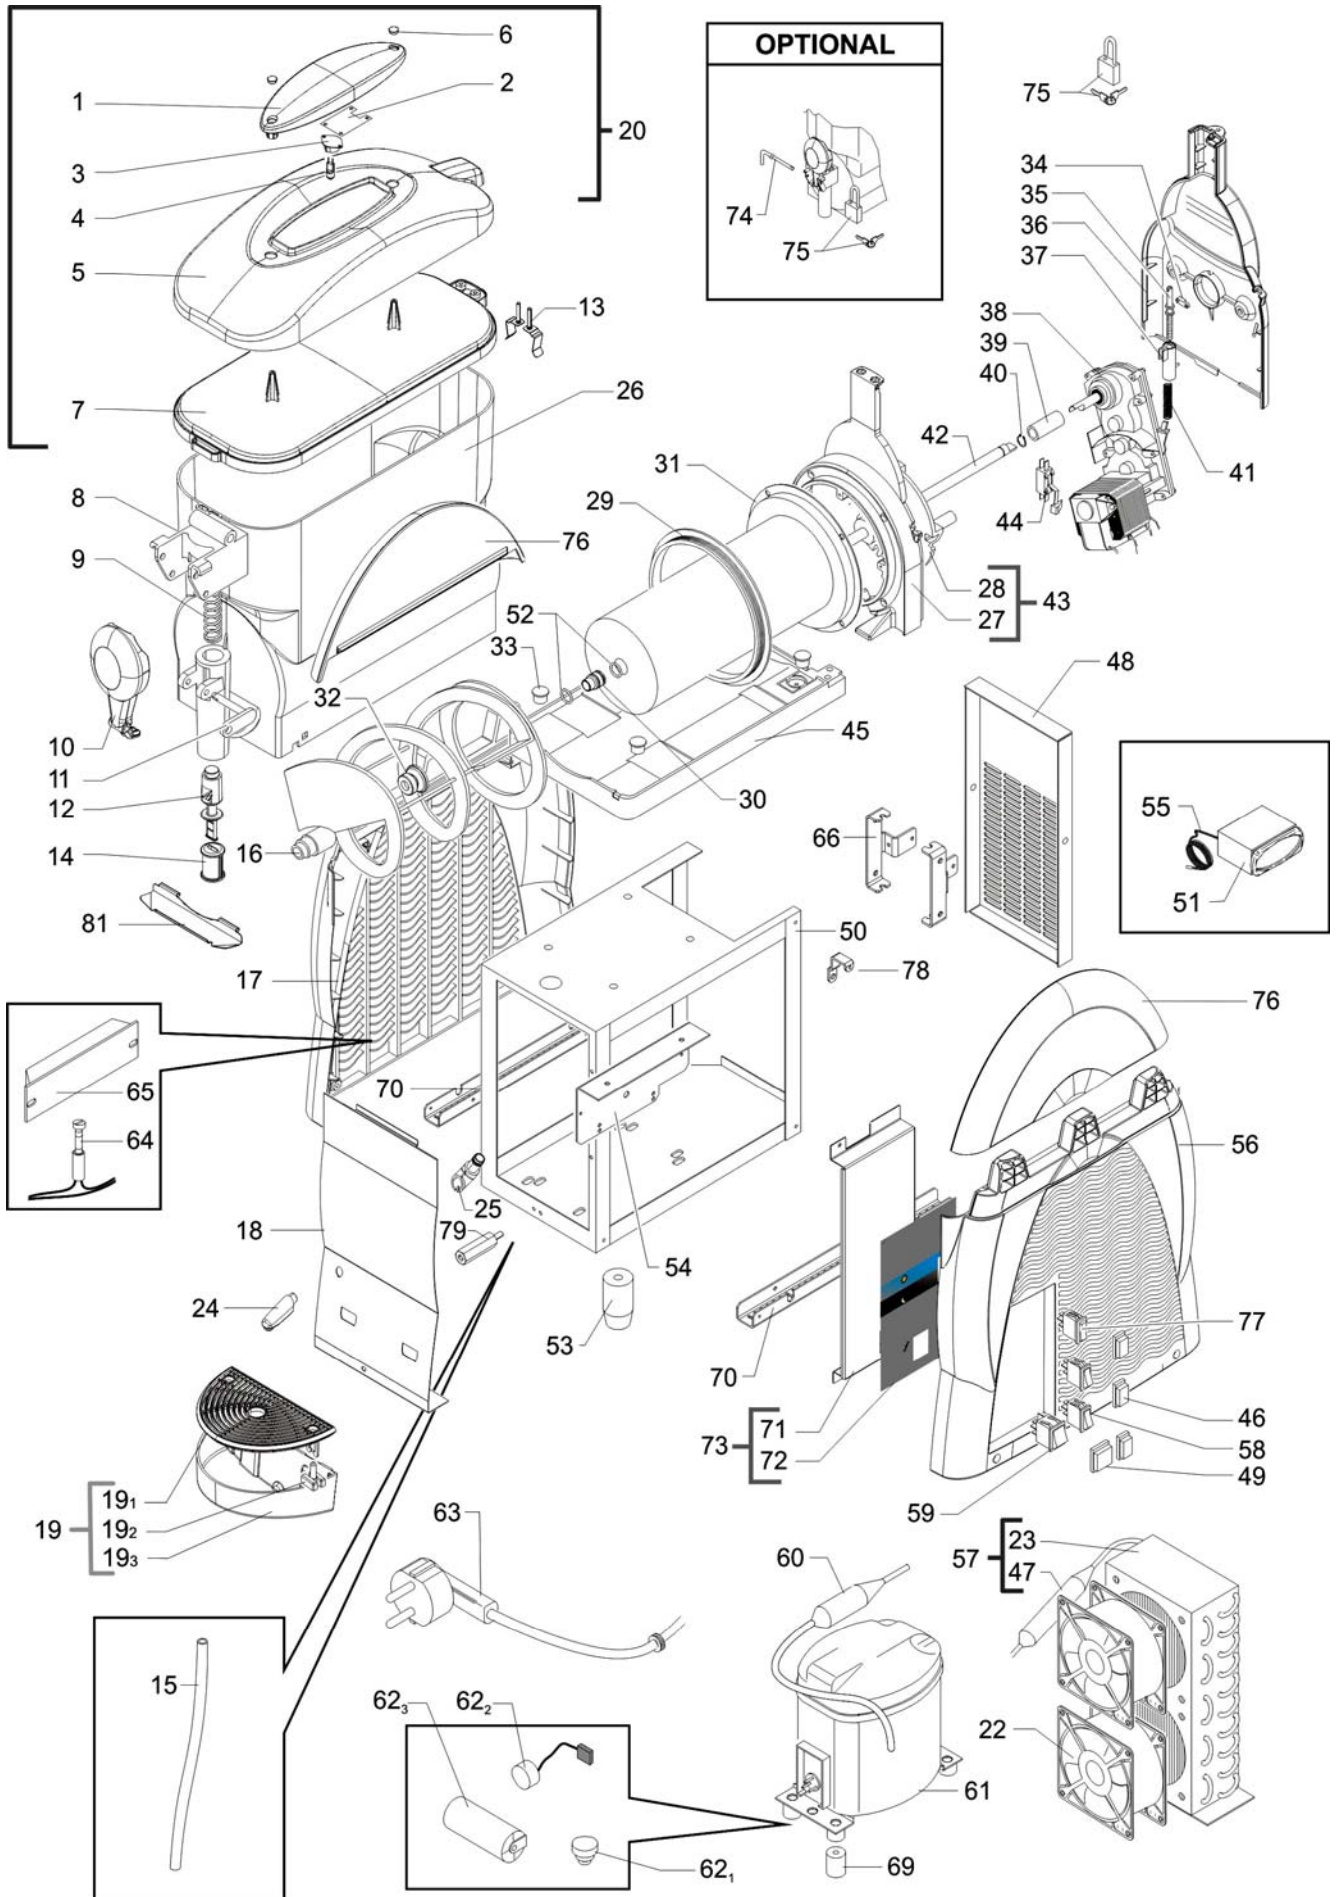

LIST OF COMPONENTS PARTS

N°	Reference	Description
1	SL320001244	Topper - upper part
2	SL320000011	Bulb holder support
3	SL320001421	Bulb holder
4	SL38LA10WG4	Bulb
5	SL320001348	Light topper
6	SL320001384	Cover bung grey
7	SL320001245	Undercover
8	SL3GS82013A	Spigot tap holder
9	SL320001401	Cylindrical spring cock
10	SL340001069	Spigot handle
11	SL310000367	Spigot pin
12	SL310001367	Spigot piston
13	SL320001550	Cover light contacts
14	SL320001758	Spigot sealing plug
15	SL320000054	Drain pipe
16	SL3GS12009D	Auger spiral
17	SL320002183	Left panel
18	SL320001398	Front panel
19	SL340000885	Drip tray assy - Grey
19 ₁	SL320001233	Screen for leaking SPIN GREY RAL7021
19 ₂	SL320001013	Screen for leaking GT float - red
19 ₃	SL320001232	Tray for leaking SPIN GREY RAL7021
20	SL340000884	Complete illuminated cover
21		
22	SL37TAH0401	Fan motor "120x120x38" 220/240V50/60Hz
23	SL340000858	Condenser group assy
24	SL320002071	Drain tube connection racor ext. SPIN TY2 grey
25	SL320002070	Drain tube connection int. SPIN TY2 grey
26	SL340000887	Bowl 12 Litres 230V
27	SL320001241	Evaporator support Pz 1 - Grey
28	SL300951869	Evap. device support GHZ PZ-2 - white
29	SL3GS36007B	Tank joint GHZ-14 - red
30	SL320002598	Shaft supporting bushing GHZ-G5 2M6 V/9
31	SL340001479	Full evaporator 3/8 1,25x3,7 RP-1
32	SL310003830	Watertight shaft joint GHZ GB 2M6 sil.translu.
33	SL320001342	Evaporator tray bung - Grey
34	SL3GS12036A	Holding in place of regulation system
35	SL3GS12035A	Hardness control pin
36	SL320001553	Evaporator support cover - Grey
37	SL3GS12037B	Regulation system spring guide
38	SL310001422	Gear motor KENTA mono 230V 50Hz
39	SL310002029	Transmission shaft racor TMC 06
40	SL310002027	Stainless steel blade pin DIN 1481 Ø4x18

DESPIECE - EXPLODED VIEW - ESPLOSO DISEGNO

Lined paper for writing, consisting of 24 horizontal lines.